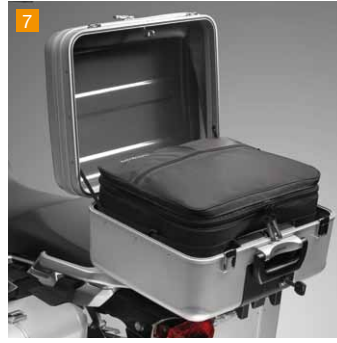

**7 Pannier /
8 Top Box Inner Bag**

Carry your day to day necessities with this 21L black nylon bag with a silver Honda logo on the front. It fits into both the 29L Panniers or 39L Top Box and includes an adjustable shoulder strap and a carrying handle.