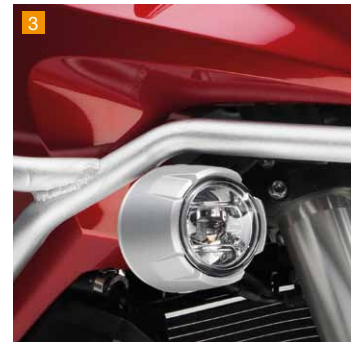

2 Cowl Guard Kit

Protect the front cowl with this tubular-steel frame, specifically designed for the Crosstourer. Finished in metallic silver to match the crankcase cover.

3 Front Fog Lamp Kit

For those gloomy days and nights or when riding in mountain cloud, a pair of adjustable bright white LED Front Fog Lamps with a single switch bracket. Must be combined with Cowl Guard Kit, Fog Lamp Attachment Kit and additional wiring harnesses.