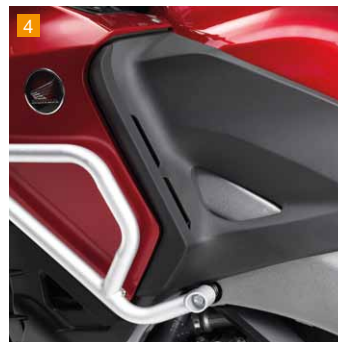

CROSSTOURER

HONDA GENUINE ACCESSORIES – PAGE 1 OF 2

HONDA

The Power of Dreams

CROSSTOURER

1 Tall Windshield

A polycarbonate windshield that is 145mm higher than the standard version for improved protection and rider comfort.

2 Cowl Guard Kit

Protect the front cowl with this tubular-steel frame, specifically designed for the Crosstourer. Finished in metallic silver to match the crankcase cover.

3 Front Fog Lamp Kit

For those gloomy days and nights or when riding in mountain cloud, a pair of adjustable bright white LED Front Fog Lamps with a single switch bracket. Must be combined with Cowl Guard Kit, Fog Lamp Attachment Kit and additional wiring harnesses.