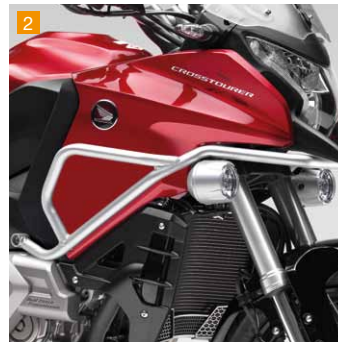

2 Cowl Guard Kit

Protect the front cowl with this tubular-steel frame, specifically designed for the Crosstourer. Finished in metallic silver to match the crankcase cover.

3 Front Fog Lamp Kit

For those gloomy days and nights or when riding in mountain cloud, a pair of adjustable bright white LED Front Fog Lamps with a single switch bracket. Must be combined with Cowl Guard Kit, Fog Lamp Attachment Kit and additional wiring harnesses.