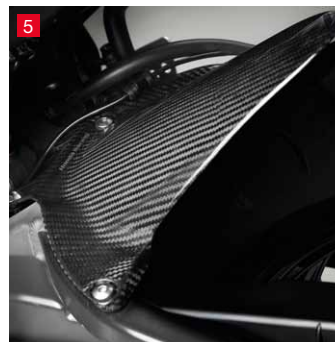

1 Top Bridge Cover
This carbon-fibre effect 3D-shape Top Bridge Cover fits onto the top triple clamp to give your CBR600RR a more focused look. Matches the carbon-fibre effect Meter Panel, Tank Pad and Fuel Cap Pad Set.

2 Meter Panel
Give your CBR600RR cockpit a stylish look with this tailor-made, carbon-fibre effect, 3D-shaped meter panel. Matches the Tank Pad and Fuel Filler Cap Pad Set.

3 Carbon-Fibre Front Mudguard
This high quality, carbon-fibre front mudguard featuring the Honda Racing logo, will give your CBR600RR the racer's touch. Designed with the optimum balance of weight and durability it has rounded edges and is clear lacquered for a perfect finish.

4 Carbon-Fibre Exhaust Guard
A replacement exhaust guard made of high quality carbon-fibre that will give your CBR600RR an extra racy look. Rounded edges and a clear lacquer guarantee a perfect finish.

5 Carbon-Fibre Hugger
Protect the rear shock from dirt splashed from the rear tyre with this high-quality carbon-fibre hugger. Featuring the Honda Racing logo, it has rounded edges and a clear lacquer for a perfect finish.