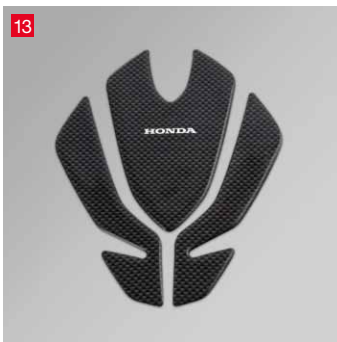

13 Tank Pad (Tulip)

A carbon-fibre effect, 3-piece, tulip-shaped adhesive-backed Tank Pad with thick clear lens coating that will help to protect the fuel tank from scratches.

Alternative designs also available include: Tank Pad (Herringbone) and Tank Pad (Carbon-fibre effect).

14 Wheel Sticker Set

A Wheel Rim Strip Sticker Set including optional Honda Racing logo for 17-inch wheels. Set contains round-shaped 3-piece strips for easy application and is available in White and Red.

15 Paddock Stand

A tilting tubular steel stand that lifts and holds the motorcycle by the end of its swingarm to facilitate cleaning and rear wheel maintenance.

16 Indoor Cover

Luxury Indoor Cover provides extra protection and is internally teassed to protect the bodywork from scratches.

Additional Accessories

A range of additional model accessories not shown are available, including:

- Protective Film
- Magnetic Switch Kit for Avertto Alarm Kit

Please ask your local Dealer for advice on compatibility and a total fitted price, or call the Honda Contact Centre on 0845 200 8000.

Terms and Conditions apply. Please ask a salesperson for full details.

Honda Genuine Accessories. Tested rigorously to ensure flawless operation, seamless fit and 'real world' durability. Guaranteed to provide long-lasting value with a two year warranty. Honda designed and engineered, **for you and your Honda.**

*2 year warranty only available when purchased with a new Honda motorcycle, otherwise 12 months.