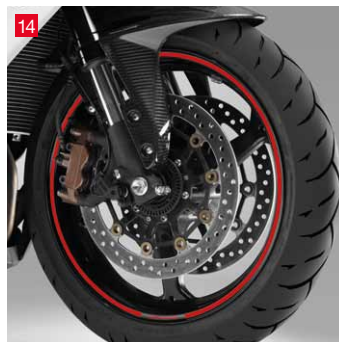

13 Tank Pad (Tulip)

A carbon-fibre effect, 3-piece, tulip-shaped adhesive-backed Tank Pad with thick clear lens coating that will help to protect the fuel tank from scratches.

Alternative designs also available include: Tank Pad (Herringbone) and Tank Pad (Carbon-fibre effect).

14 Wheel Sticker Set

A Wheel Rim Strip Sticker Set including optional Honda Racing logo for 17-inch wheels. Set contains round-shaped 3-piece strips for easy application and is available in White and Red.

15 Paddock Stand

A tilting tubular steel stand that lifts and holds the motorcycle by the end of its swingarm to facilitate cleaning and rear wheel maintenance.

16 Indoor Cover

Luxury Indoor Cover provides extra protection and is internally teassed to protect the bodywork from scratches.

Additional Accessories

A range of additional model accessories not shown are available, including:

- Protective Film
- Magnetic Switch Kit for Avertto Alarm Kit

Please ask your local Dealer for advice on compatibility and a total fitted price, or call the Honda Contact Centre on 0845 200 8000.

Terms and Conditions apply. Please ask a salesperson for full details.

Honda Genuine Accessories. Tested rigorously to ensure flawless operation, seamless fit and 'real world' durability. Guaranteed to provide long-lasting value with a two year warranty. Honda designed and engineered, **for you and your Honda.**

*2 year warranty only available when purchased with a new Honda motorcycle, otherwise 12 months.