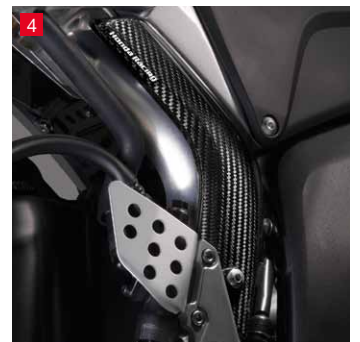

1 Top Bridge Cover
This carbon-fibre effect 3D-shape Top Bridge Cover fits onto the top triple clamp to give your CBR600RR a more focused look. Matches the carbon-fibre effect Meter Panel, Tank Pad and Fuel Cap Pad Set.

2 Meter Panel
Give your CBR600RR cockpit a stylish look with this tailor-made, carbon-fibre effect, 3D-shaped meter panel. Matches the Tank Pad and Fuel Filler Cap Pad Set.

3 Carbon-Fibre Front Mudguard
This high quality, carbon-fibre front mudguard featuring the Honda Racing logo, will give your CBR600RR the racer's touch. Designed with the optimum balance of weight and durability it has rounded edges and is clear lacquered for a perfect finish.

4 Carbon-Fibre Exhaust Guard
A replacement exhaust guard made of high quality carbon-fibre that will give your CBR600RR an extra racy look. Rounded edges and a clear lacquer guarantee a perfect finish.